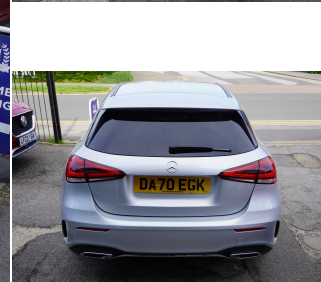

DRM MOTORS

2020-70 | MERCEDES-BENZ A-CLASS

A 200 AMG LINE | Petrol | Automatic | SILVER

<https://www.drmmotors.co.uk>
01754 767131

Price	£16,750
Engine Size	1.3
Fuel Type	Petrol
Transmission	Automatic
Body Type	Hatchback
Number of Seats	5
Number of Doors	5
External Colour	SILVER
External Paint	Metallic
Tab Band	£200
Mileage	35,883 miles
Registration	DA70EGK
Registered	28/10/2020
Insurance Group	23E